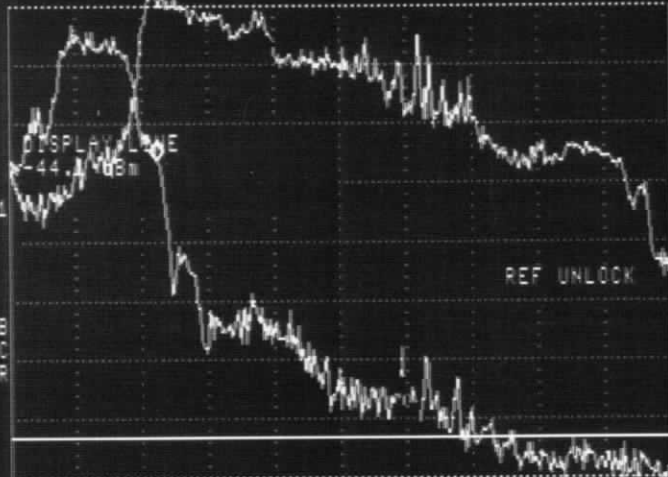

13:43:04 15 FEB 2002
09:21:02 18 FEB 2002 11:43

MKR 300.3 kHz
-15.95 dBm

PEAK
LOG
6
dB/
DL
-44.1
dBm
VA MB
SC FOR
COR

DSP LINE
ON OFF
THRESHLD
ON OFF
CHANGE
TITLE
CHANGE
PREFIX
ANALOG+
ON OFF
MORE
1 of 2

START 100.0 kHz RES BW 10 kHz
STOP 1.0000 MHz VBW 10 kHz SWP 30 msec